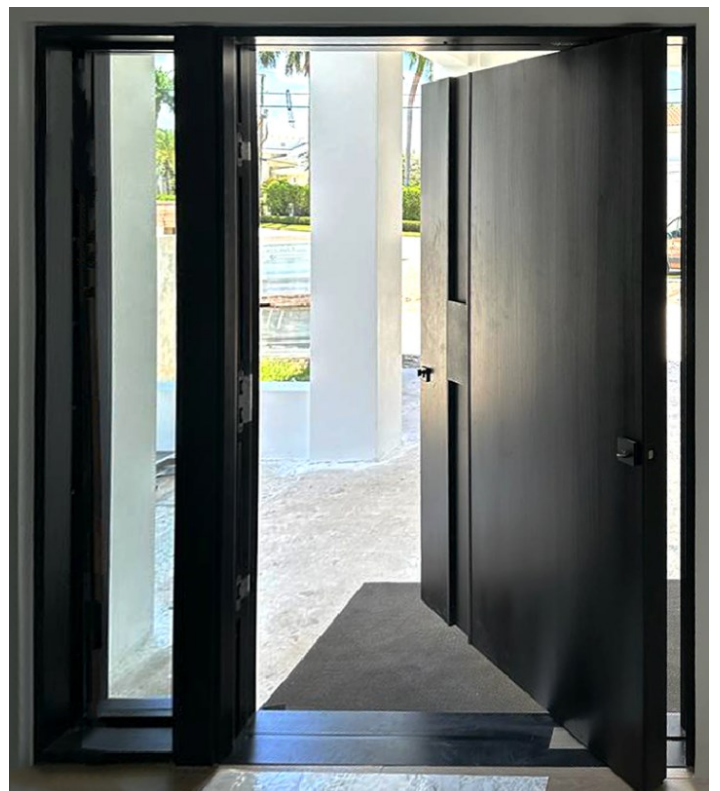

## CUSTOM H.IMPACT PIVOT DOORS

**Solid African Mahogany Wood Doors**

**3-1/2" Thickness - HVHZ**

**CUSTOM SOLID MODERN  
H.IMPACT DOORS**

**Solid African Mahogany Wood Doors**

**2-1/4" Thickness - HVHZ**

H6

H33

**CUSTOM PANEL GLASS MODERN H.IMP DOORS**

**Solid African Mahogany Wood Doors**

**2-1/4" Thickness - HVHZ**

Model HID 44

H20

**CUSTOM SOLID RADIAL PANELS**  
**H.IMPACT DOORS**

**Solid African Mahogany Wood Doors**