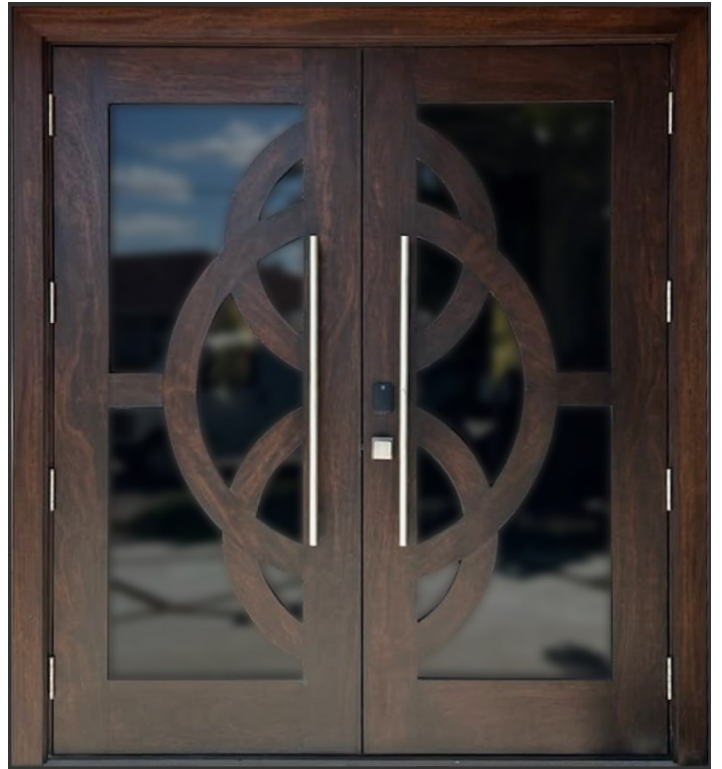

Model HID 24