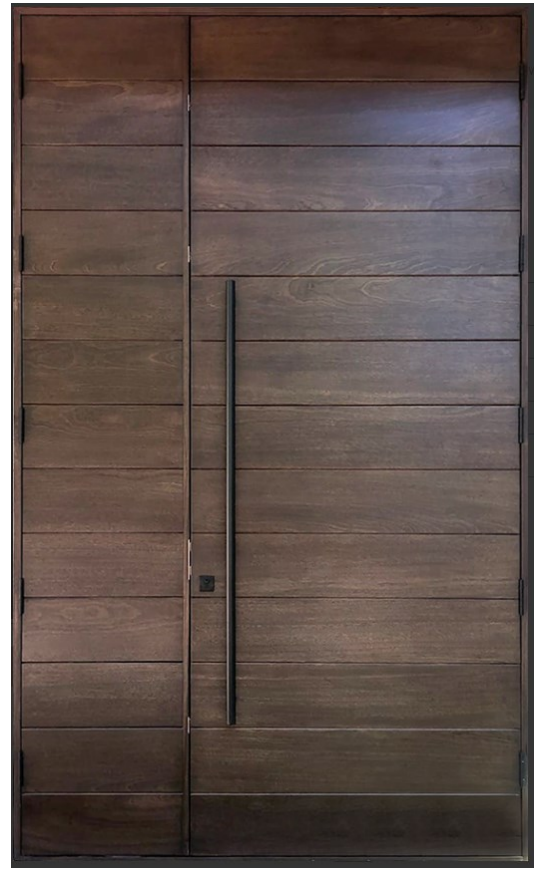

## CUSTOM H.IMPACT PIVOT DOORS

**Solid African Mahogany Wood Doors**

**3-1/2" Thickness - HVHZ**

**CUSTOM SOLID MODERN  
H.IMPACT DOORS**

**Solid African Mahogany Wood Doors**

**2-1/4" Thickness - HVHZ**

H6

H33

**CUSTOM PANEL GLASS MODERN H.IMP DOORS**

**Solid African Mahogany Wood Doors**

**2-1/4" Thickness - HVHZ**

Model HID 44

H20

**CUSTOM SOLID RADIAL PANELS**  
**H.IMPACT DOORS**

**Solid African Mahogany Wood Doors**

**2-1/4" Thickness - HVHZ**

Model HID 24