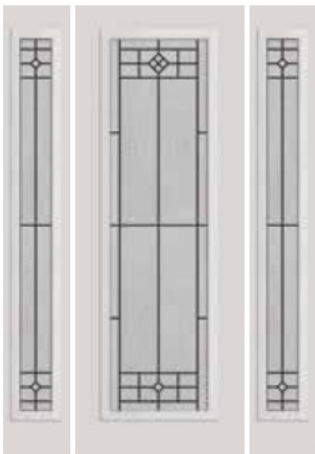

## Glass Textures

Clear Bevels

Hammered

Seedy

Privacy Rating: **MEDIUM PRIVACY**

2280-BFT • 0880-BFT

2264-BFT • 0764-BFT

2036-BFT