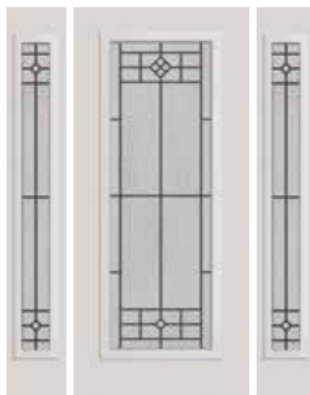

## Glass Textures

Clear Bevels

Hammered

Seedy

Privacy Rating: **MEDIUM PRIVACY**

2280-BFT • 0880-BFT

2264-BFT • 0764-BFT

2036-BFT