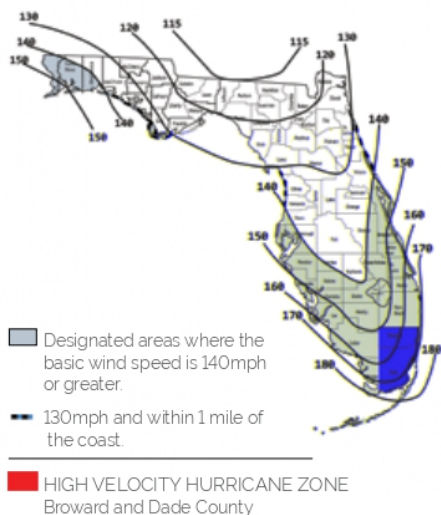

Florida Wind-Borne Debris Region for Risk Category II Buildings